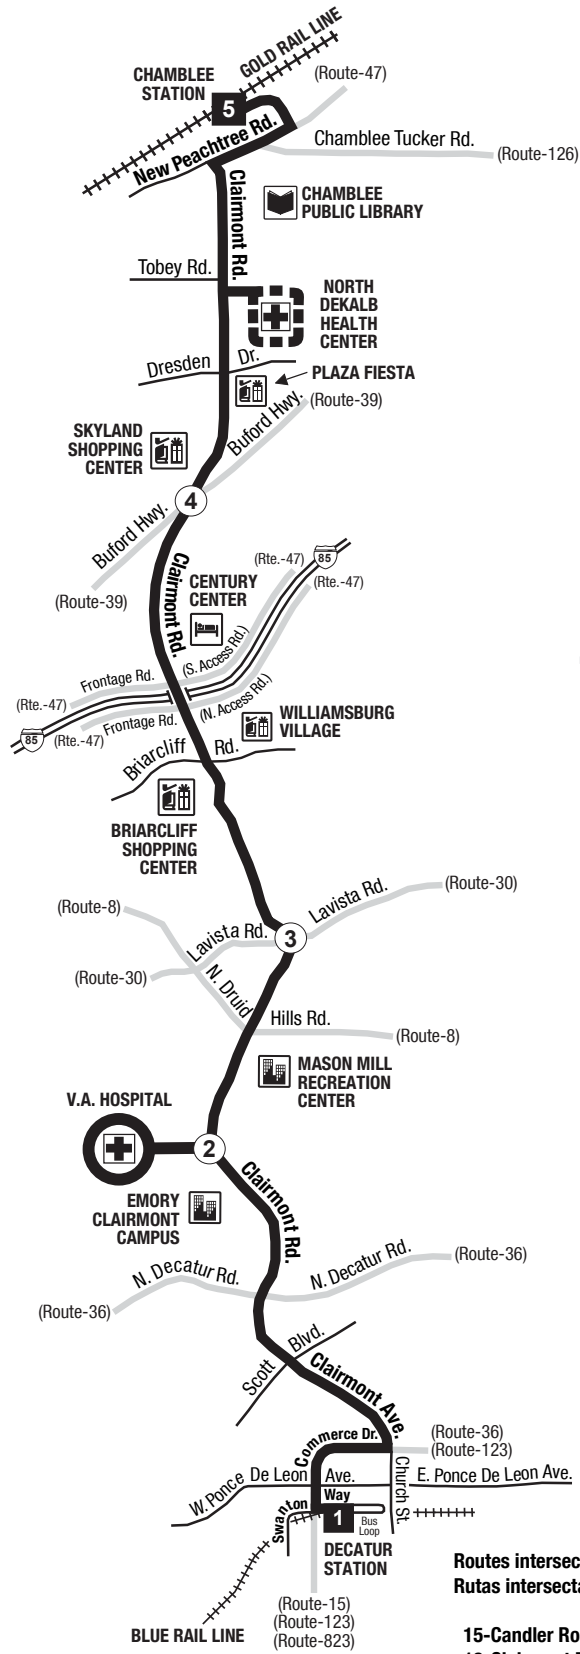

**Routes intersecting at Chamblee Station:
Rutas intersectando en la Estación Chamblee:**

- 19-Clairmont Road
- 47-I-85 Access Road
- 103-Peeler Road
- 126-Chamblee-Tucker Road
- 132-Tilly Mill Road
- 825-Johnson Ferry Road
- Xpress

INTERSECTING ROUTES
Rutas Intersectando

SELECT TRIPS
Seleccionar viajes

**Routes intersecting at Decatur Station:
Rutas intersectando en la Estación Decatur:**

- 15-Candler Road
- 19-Clairmont Road
- 36-North Decatur Road/Virginia Highland (Swanton Way)
- 123-North Dekalb Mall/Decatur/East Lake
- 823-Belvedere

PLEASE NOTE:
Route 36-North Decatur Road/Virginia Highland will board/alight at the designated bus area just outside the bus loop along Swanton Way.